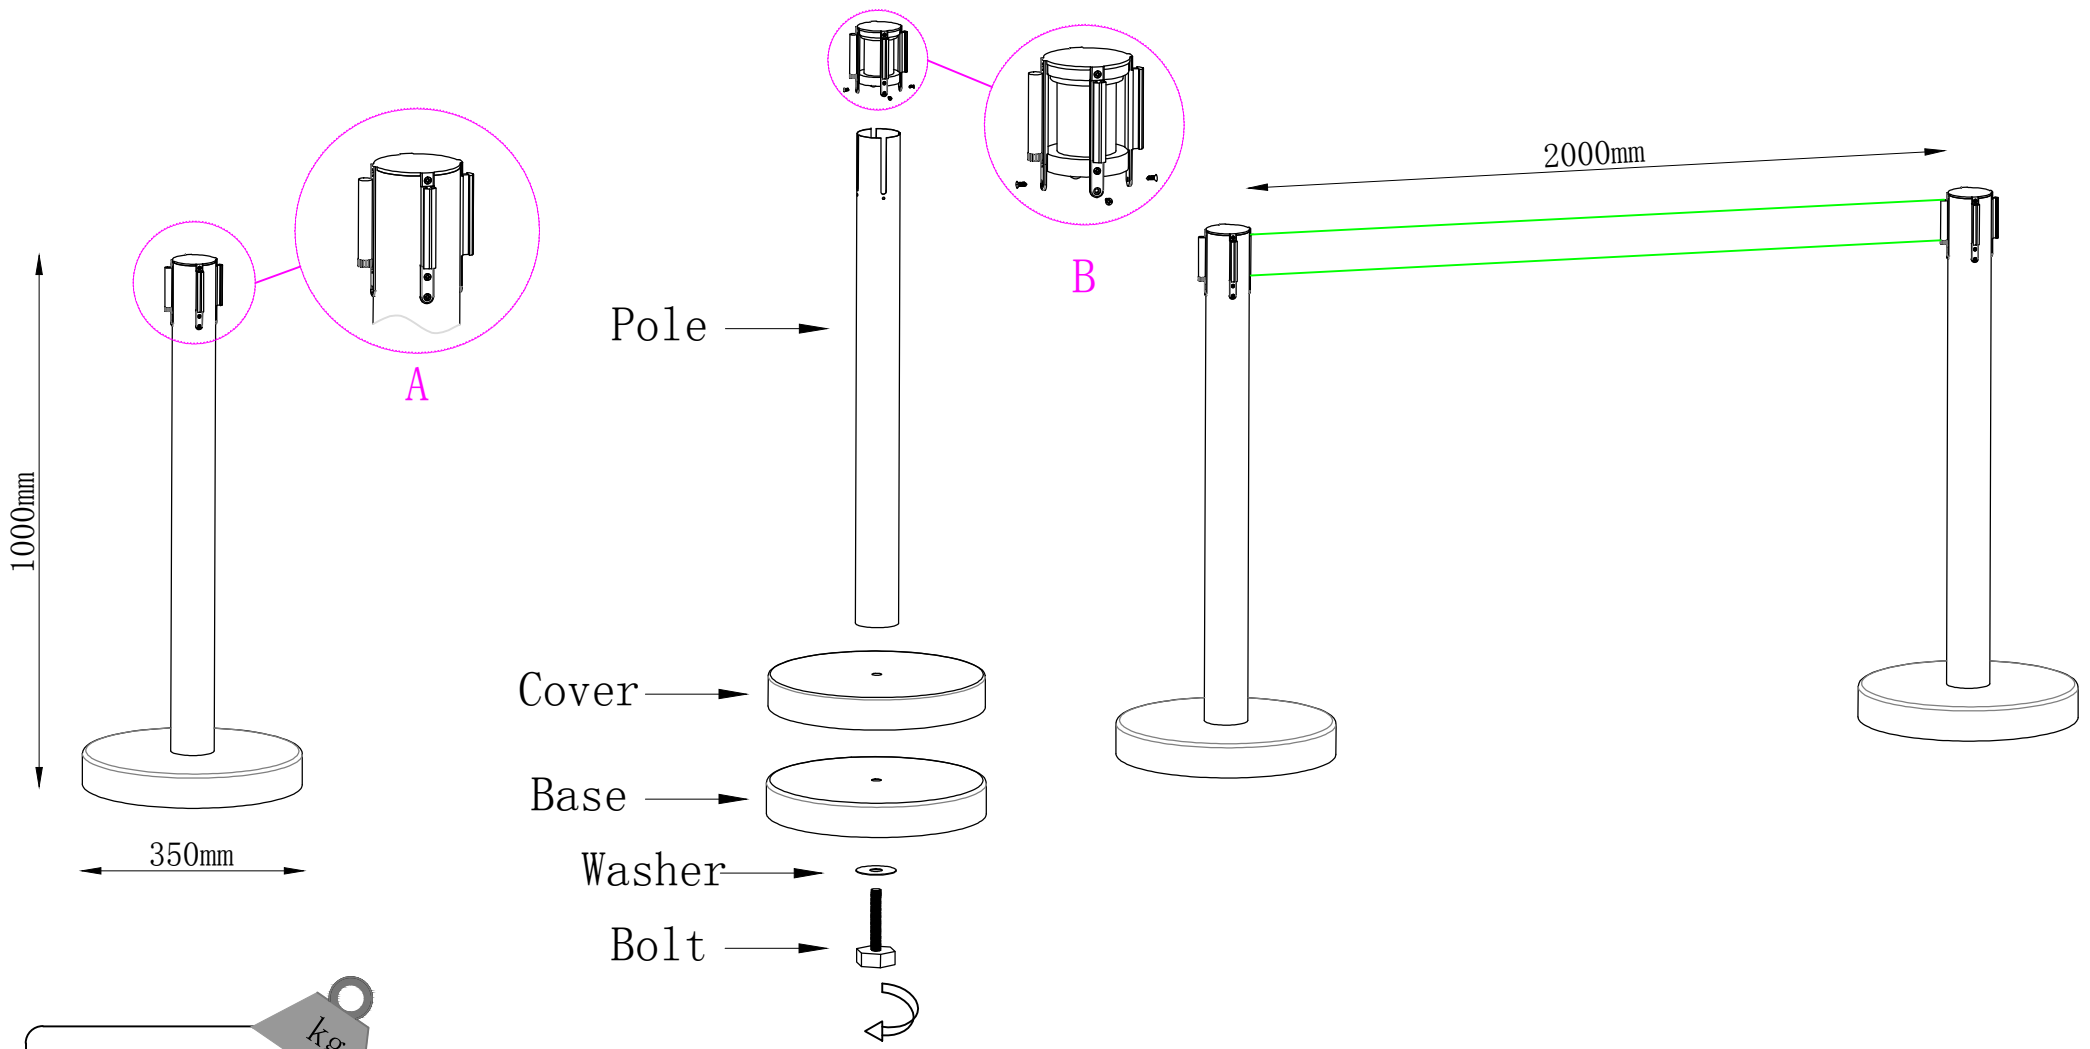

Leader Plus Post and Base

kg

Pole - 1.85kg

Base - 6.5kg