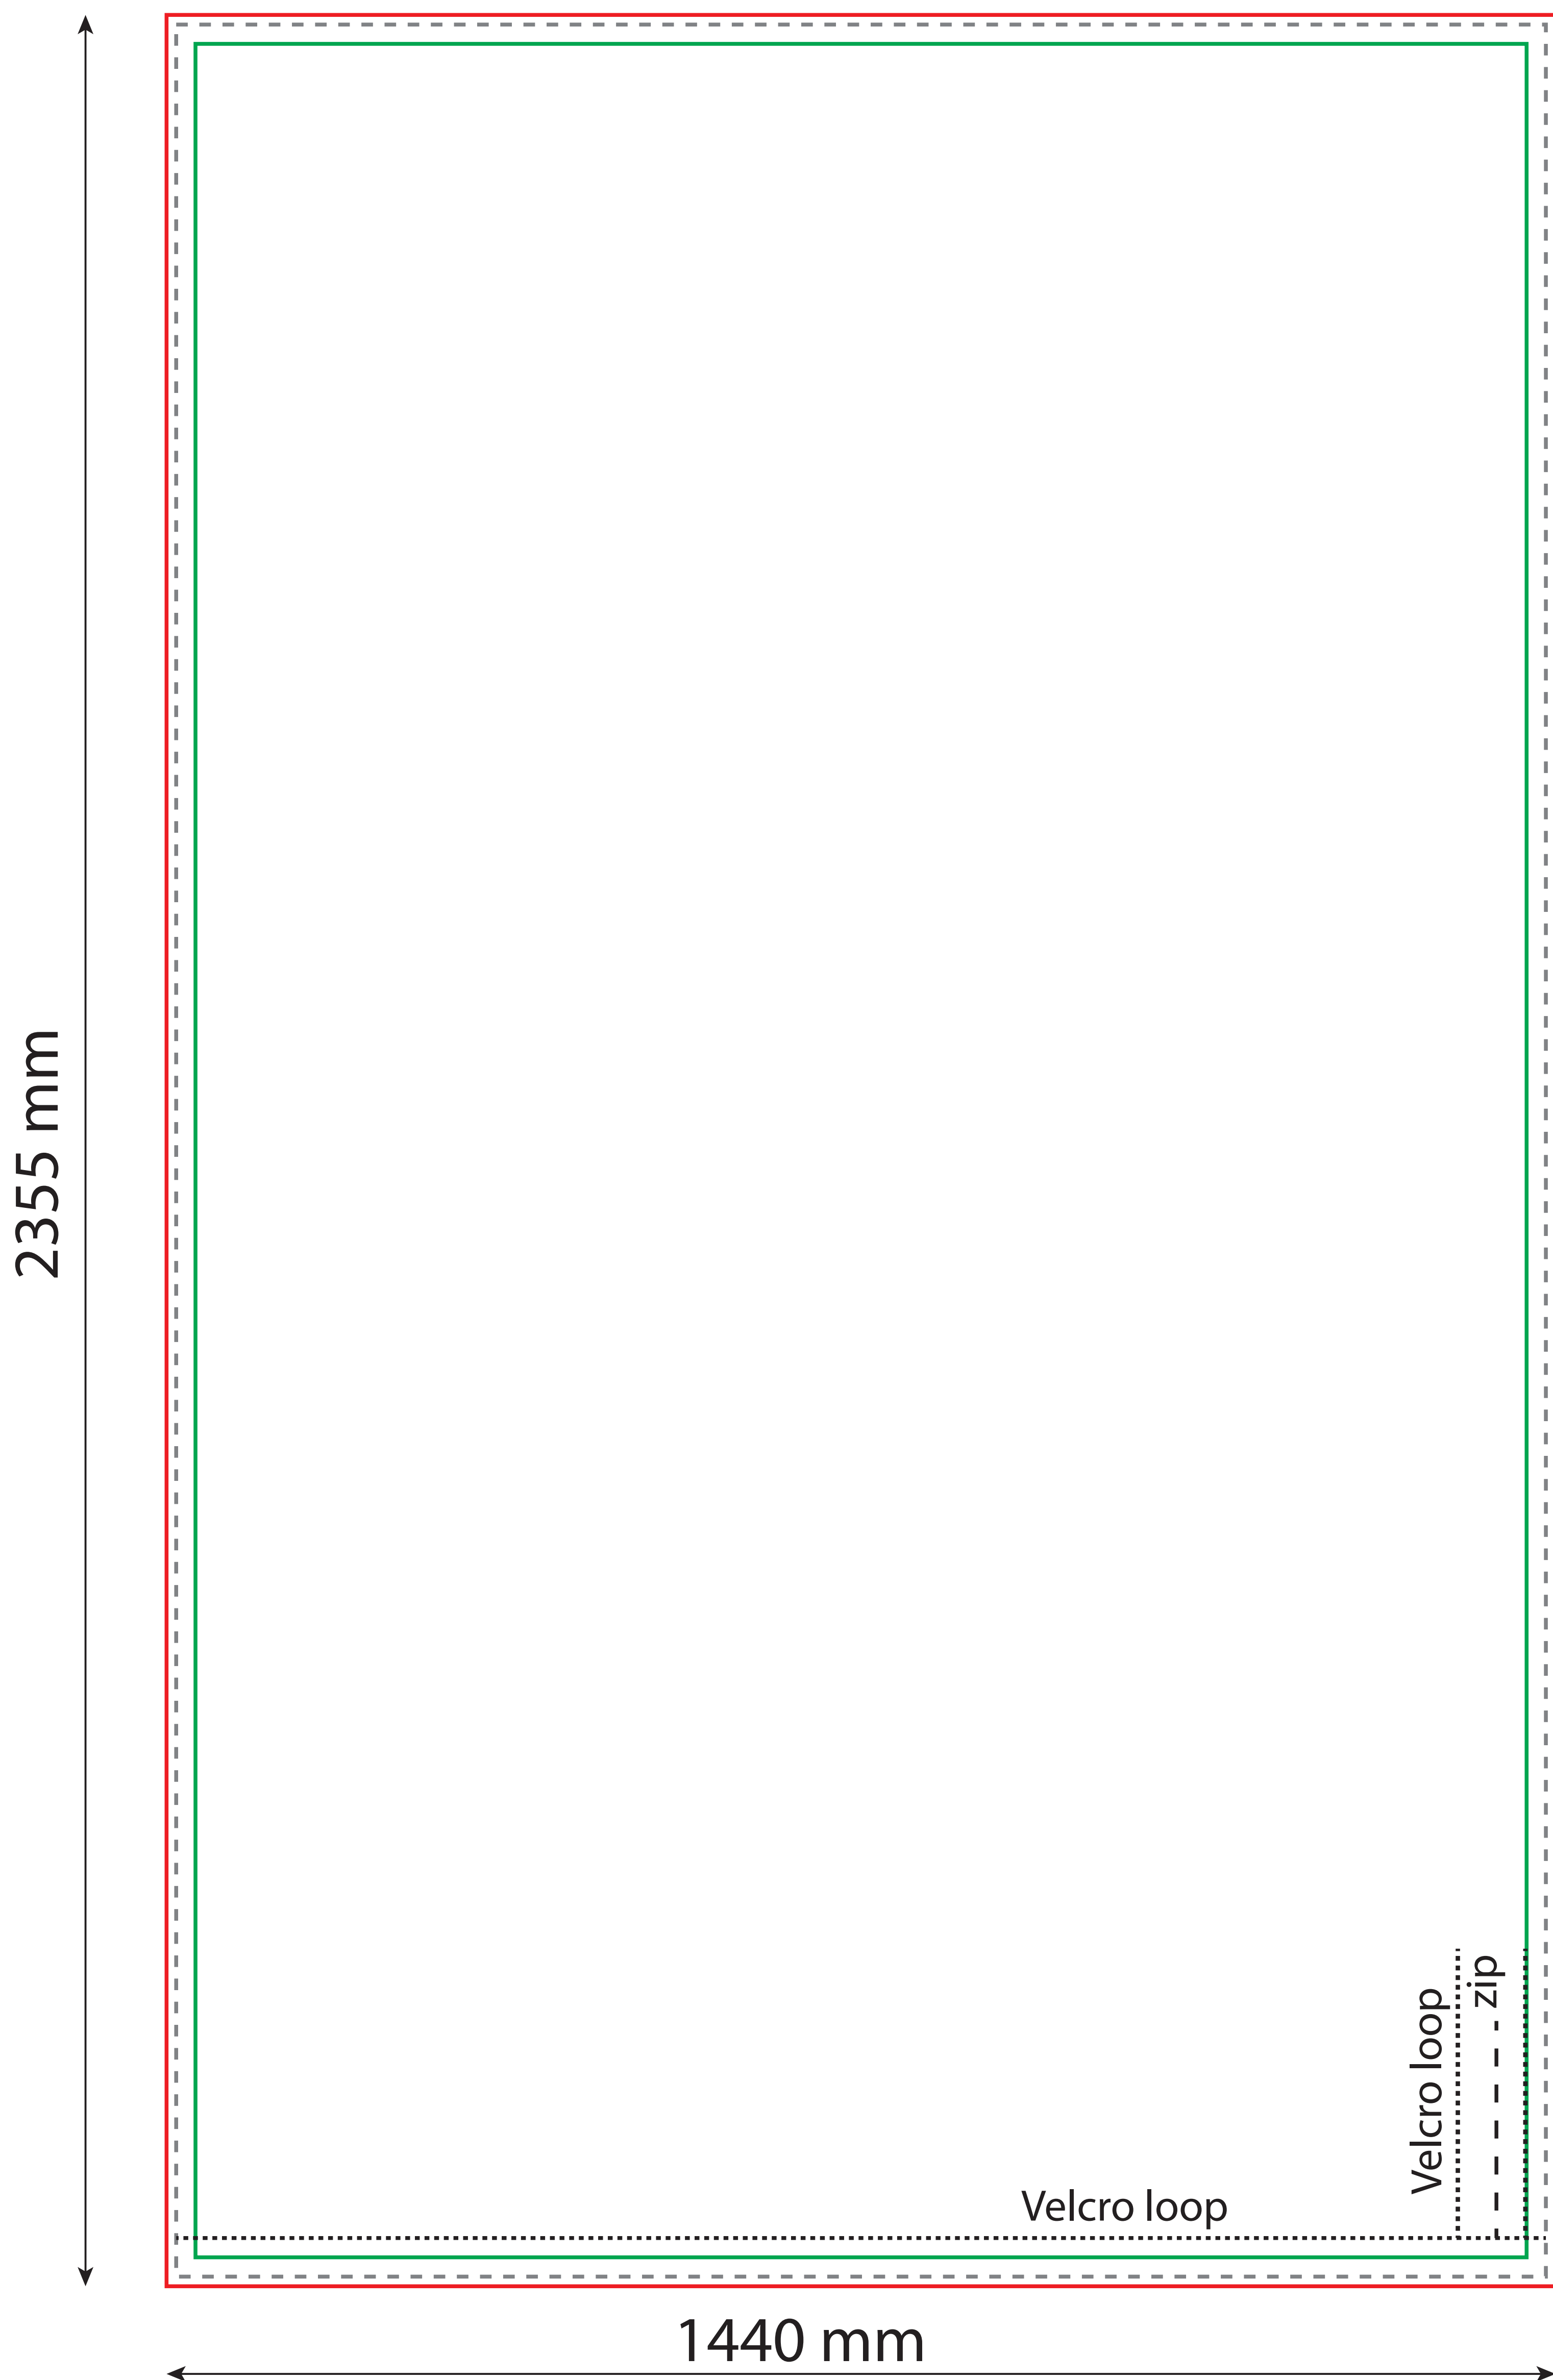

### TOP

Total area including bleed:

470 (w) x 470(h) mm

Finished size:

450 (w) x 450(h) mm

### SIDE

Total area including bleed:

1440 (w) x 2355(h) mm

Finished size:

1420 (w) x 2335(h) mm

### This template...

---

- Is supplied at 25% of finished size.

- Size including bleed
- - - Finished area
- Safe visible area

SIDE

TOP