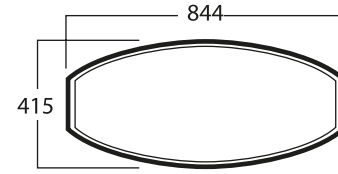

Weights in Kg

Top.....	0.80
Joining Component.....	1.88
Bottom.....	0.80
Body Panel.....	3.52
Bag.....	1.06

Packaging in Kg

Individual reusable carton (One Unit)	2.48
External size: 1075(w) x 940(d) x 70mm(h)	
Individual reusable carton (Two Unit Tower)	
External size: 1075(w) x 940(d) x 110mm(h)	
Individual reusable carton (Three Unit Tower)	
Two cartons, One Unit and Two Units	

Top / Bottom

Three Units

Two Units

Single Unit

Graphic Size with Optional Cut Out
Allow 35mm for top and bottom

Carry Bag