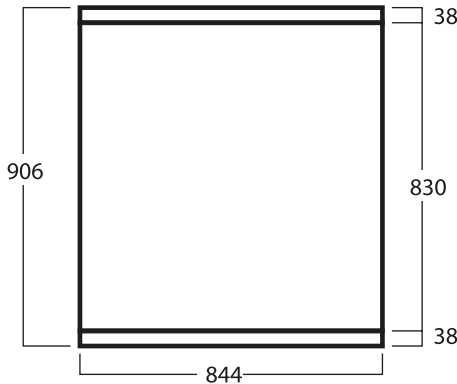

Weights in Kg

Top.....	0.80
Joining Component.....	1.88
Bottom.....	0.80
Body Panel.....	3.52
Bag.....	1.06

Packaging in Kg

Individual reusable carton (One Unit)	2.48
External size: 1075(w) x 940(d) x 70mm(h)	
Individual reusable carton (Two Unit Tower)	
External size: 1075(w) x 940(d) x 110mm(h)	
Individual reusable carton (Three Unit Tower)	
Two cartons, One Unit and Two Units	

Top / Bottom

Three Units

Two Units

Single Unit

Graphic Size with Optional Cut Out
Allow 35mm for top and bottom

Carry Bag