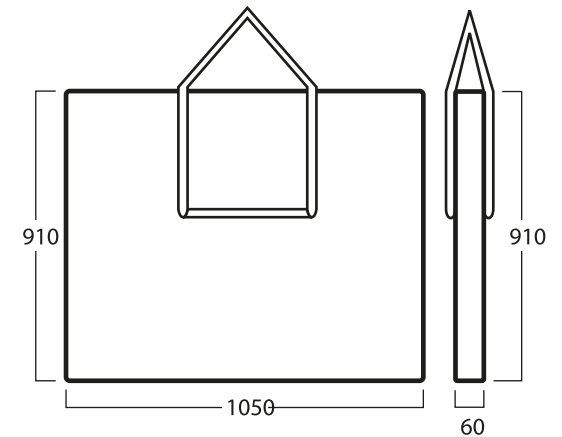

Weights in Kg

Top.....	0.80
Joining Component.....	1.88
Bottom.....	0.80
Body Panel.....	3.52
Bag.....	1.06

Packaging in Kg

Individual reusable carton (One Unit)	2.48
External size: 1075(w) x 940(d) x 70mm(h)	
Individual reusable carton (Two Unit Tower)	
External size: 1075(w) x 940(d) x 110mm(h)	
Individual reusable carton (Three Unit Tower)	
Two cartons, One Unit and Two Units	

Top / Bottom

Three Units

Two Units

Single Unit

Graphic Size with Optional Cut Out
Allow 35mm for top and bottom

Carry Bag