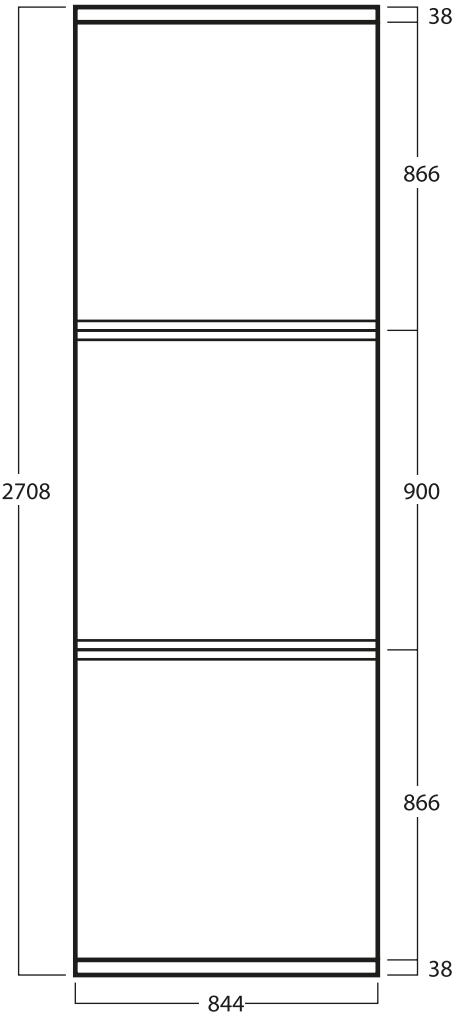

Weights in Kg

Top.....	0.80
Joining Component.....	1.88
Bottom.....	0.80
Body Panel.....	3.52
Bag.....	1.06

Packaging in Kg

Individual reusable carton (One Unit)	2.48
External size: 1075(w) x 940(d) x 70mm(h)	
Individual reusable carton (Two Unit Tower)	
External size: 1075(w) x 940(d) x 110mm(h)	
Individual reusable carton (Three Unit Tower)	
Two cartons, One Unit and Two Units	

Top / Bottom

Three Units

Two Units

Single Unit

Graphic Size with Optional Cut Out
Allow 35mm for top and bottom

Carry Bag