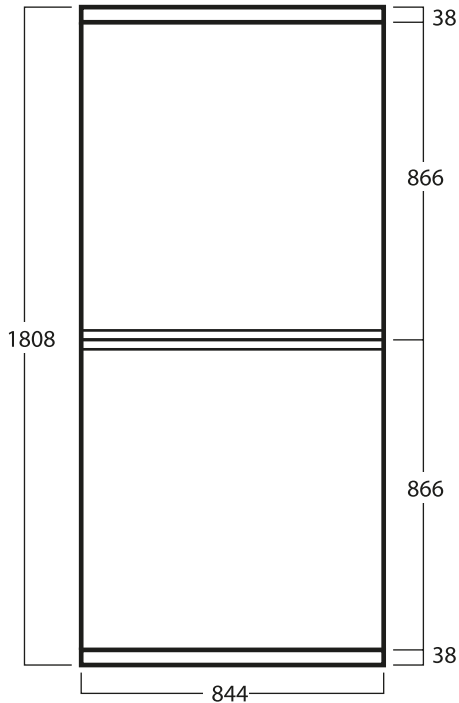

Weights in Kg

Top.....	0.80
Joining Component.....	1.88
Bottom.....	0.80
Body Panel.....	3.52
Bag.....	1.06

Packaging in Kg

Individual reusable carton (One Unit)	2.48
External size: 1075(w) x 940(d) x 70mm(h)	
Individual reusable carton (Two Unit Tower)	
External size: 1075(w) x 940(d) x 110mm(h)	
Individual reusable carton (Three Unit Tower)	
Two cartons, One Unit and Two Units	

Top / Bottom

Three Units

Two Units

Single Unit

Graphic Size with Optional Cut Out
Allow 35mm for top and bottom

Carry Bag