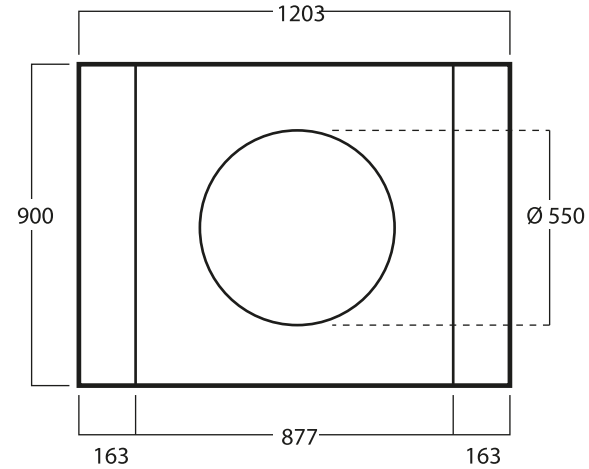

Weights in Kg

Top.....	0.80
Joining Component.....	1.88
Bottom.....	0.80
Body Panel.....	3.52
Bag.....	1.06

Packaging in Kg

Individual reusable carton (One Unit)	2.48
External size: 1075(w) x 940(d) x 70mm(h)	
Individual reusable carton (Two Unit Tower)	
External size: 1075(w) x 940(d) x 110mm(h)	
Individual reusable carton (Three Unit Tower)	
Two cartons, One Unit and Two Units	

Top / Bottom

Three Units

Two Units

Single Unit

Graphic Size with Optional Cut Out
Allow 35mm for top and bottom

Carry Bag