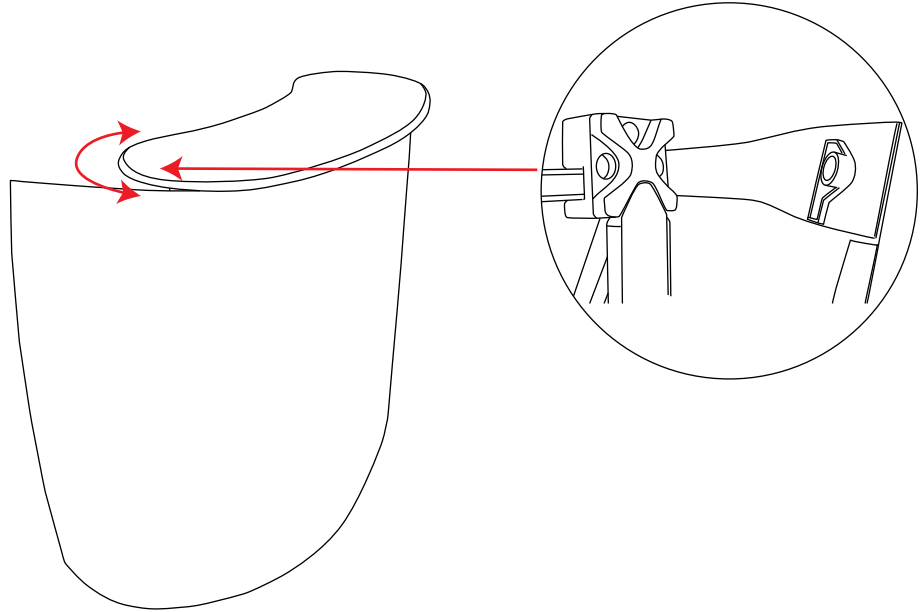

1

2

Also included:

- x1 Roll of mag tape
- x1 Hanger
- x1 Kicker

x1 x8 x1 x2

VERY Portable Graphic Display & Exhibition Stand Systems and Banner & Literature Stands
 promoting Brands & Corporations worldwide

Graphics Guide

Graphic Dimensions

Cut size
 1329 x 1000mm
 Visible Area (Front View)
 540 x 1000mm

System Components

Counter frame
 Wooden top
 Internal shelves
 Wheeled case
 Graphic protection tube

Key

— Single Magtape
 = Double Magtape