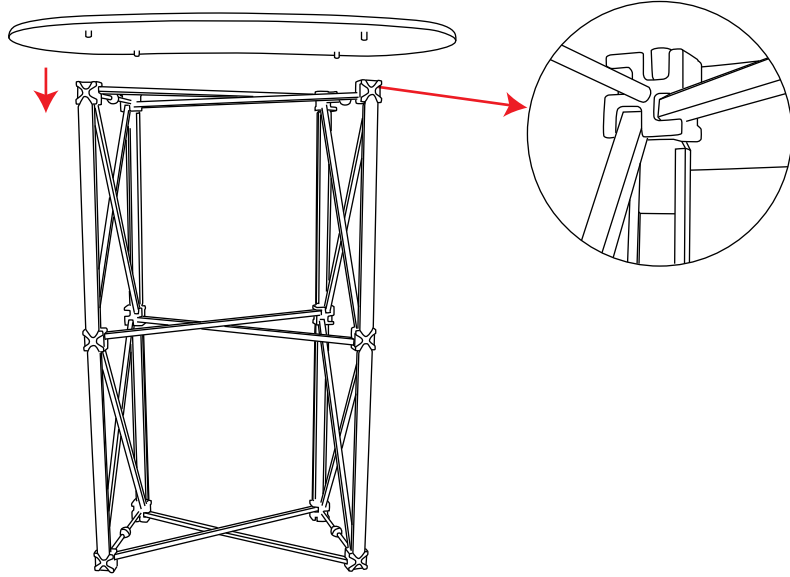

1

2

Also included:

- x1 Roll of mag tape
- x1 Hanger
- x1 Kicker

x1 x8 x1 x2

VERY Portable Graphic Display & Exhibition Stand Systems and Banner & Literature Stands
 promoting Brands & Corporations worldwide

Graphics Guide

Graphic Dimensions

Cut size
 1329 x 1000mm
 Visible Area (Front View)
 540 x 1000mm

System Components

Counter frame
 Wooden top
 Internal shelves
 Wheeled case
 Graphic protection tube

Key

— Single Magtape
 = Double Magtape