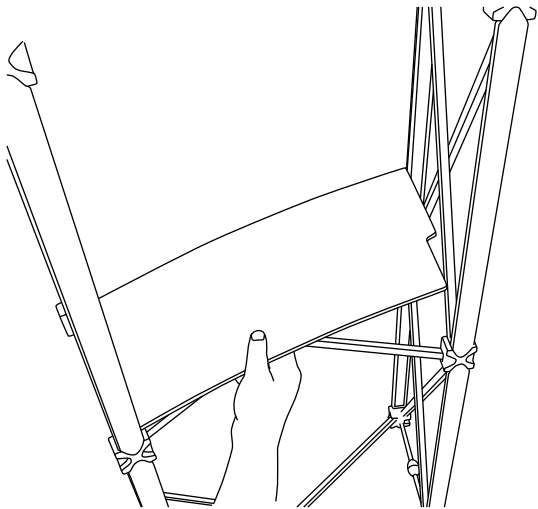

1

2

Also included:

- x1 Roll of mag tape
- x1 Hanger
- x1 Kicker

x1 x8 x1 x2

VERY Portable Graphic Display & Exhibition Stand Systems and Banner & Literature Stands
 promoting Brands & Corporations worldwide

Graphics Guide

Graphic Dimensions

Cut size
 1329 x 1000mm
 Visible Area (Front View)
 540 x 1000mm

System Components

Counter frame
 Wooden top
 Internal shelves
 Wheeled case
 Graphic protection tube

Key

— Single Magtape
 = Double Magtape