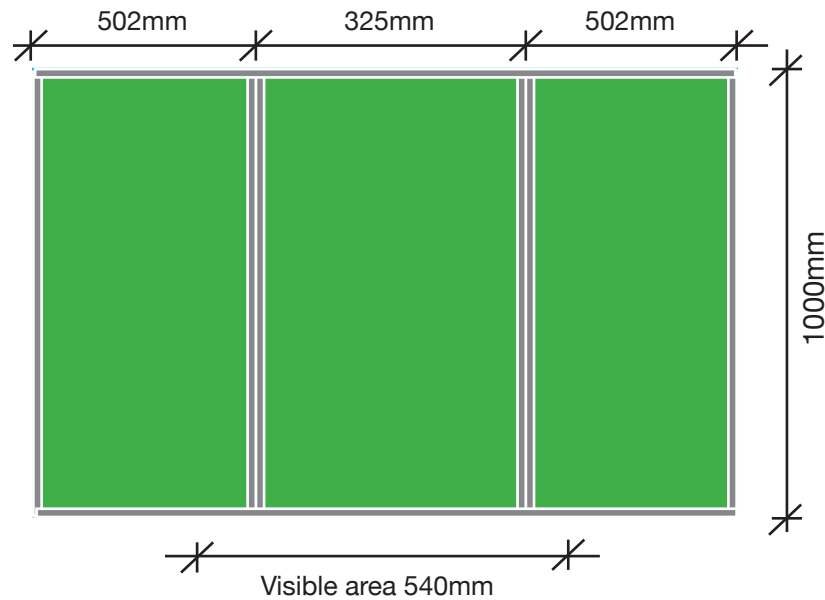

1

2

Also included:

- x1 Roll of mag tape
- x1 Hanger
- x1 Kicker

x1 x8 x1 x2

VERY Portable Graphic Display & Exhibition Stand Systems and Banner & Literature Stands
 promoting Brands & Corporations worldwide

Graphics Guide

Graphic Dimensions

Cut size
 1329 x 1000mm
 Visible Area (Front View)
 540 x 1000mm

System Components

Counter frame
 Wooden top
 Internal shelves
 Wheeled case
 Graphic protection tube

Key

— Single Magtape
 = Double Magtape