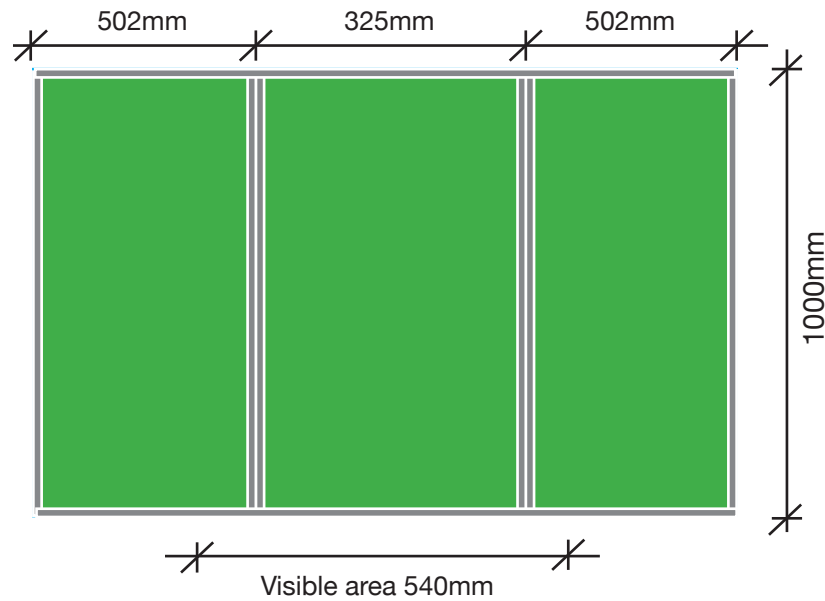

## Graphics Guide

### Graphic Dimensions

Cut size  
 1329 x 1000mm  
 Visible Area (Front View)  
 540 x 1000mm

### System Components

Counter frame  
 Wooden top  
 Internal shelves  
 Wheeled case  
 Graphic protection tube

### Key

— Single Magtape  
 = Double Magtape